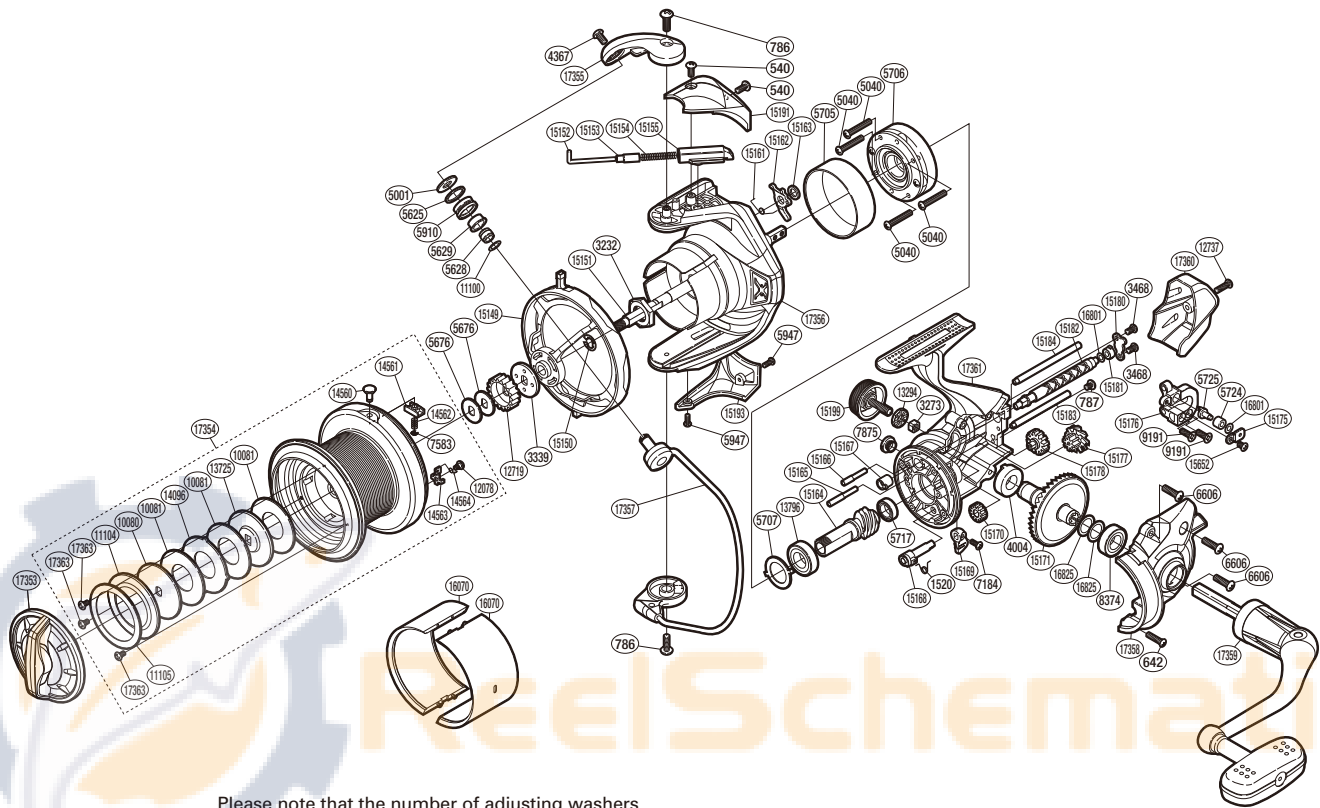

SHIMANO

SPEEDCAST

SPC-14000XTB

Please note that the number of adjusting washers may not be the same as shown in the exploded views. (Adjustment will vary with each individual product.)

(51SH369000G)

Part No.	Description	Part No.	Description	Part No.	Description
RD 0540	Screw	RD10080	Key Washer	RD15168	Anti-Reverse Cam
RD 0642	Screw	RD10081	Drag Washer	RD15169	Anti-Reverse Lever
RD 0786	Screw	RD11100	Washer	RD15170	Idle Gear
RD 0787	Nut Lock Screw	RD11104	Seal Plate A	RD15171	Drive Gear
RD 1520	Anti-Reverse Cam Spring	RD11105	Seal Plate B	RD15175	Oscillating Pawl Cover
RD 3232	Rotor Nut	RD12078	Screw	RD15176	Oscillating Slider
RD 3273	Handle Screw Lock	RD12719	Spool Support A	RD15177	Idle Gear B
RD 3339	Spool Support B	RD12737	Screw	RD15178	Idle Gear C
RD 3468	Screw	RD13294	Handle Screw Lock Washer	RD15180	Worm Shaft Retainer
RD 4004	Drive Gear Bushing	RD13725	Key Washer	RD15181	Worm Bushing (Rear)
RD 4367	Screw	RD13796	Ball Bearing	RD15182	Worm Shaft
RD 5001	Line Roller Washer	RD14096	Eared Washer	RD15183	Oscillating Guide A
RD 5040	Screw	RD14560	Line Clip	RD15184	Oscillating Guide B
RD 5625	Line Roller Spacer	RD14561	Line Clip Holder	RD15191	Bail Spring Cover
RD 5628	Line Roller Collar	RD14562	Line Clip Spring	RD15193	Bail Hold Support Guard
RD 5629	Line Roller Bushing	RD14563	Drag Click	RD15199	Handle Screw Cap
RD 5676	Spool Washer	RD14564	Drag Click Spring	RD15652	Screw
RD 5705	Roller Clutch Ring	RD15149	Line Safety Guard	RD16801	Washer
RD 5706	Roller Clutch Assembly	RD15150	E Lock	RD16825	Washer
RD 5707	Bearing Washer	RD15151	Main Shaft	RD17353	Drag Knob
RD 5717	Ball Bearing	RD15152	Bail Spring Guide A	RD17354	Spool Assembly
RD 5724	Oscillating Slider Bushing	RD15153	Bail Spring Guide A Support	RD17355	Bail Arm
RD 5725	Oscillating Pawl	RD15154	Bail Spring	RD17356	Rotor
RD 5910	Line Roller	RD15155	Bail Spring Guide B	RD17357	Bail Assembly
RD 5947	Screw	RD15161	Lever Spring	RD17358	Side Cover
RD 6606	Screw	RD15162	Bail Trip Lever	RD17359	Handle Assembly
RD 7184	Screw	RD15163	Washer	RD17360	Rear Protector
RD 7583	E Lock	RD15164	Pinion Gear	RD17361	Body
RD 7875	Oil Cap	RD15165	Idle Gear B Shaft	RD17363	Screw
RD 8374	Ball Bearing	RD15166	Idle Gear C Shaft		
RD 9191	Screw	RD15167	Worm Bushing (Front)	RD16070	Spool Economizer A (10000) (Accessory)